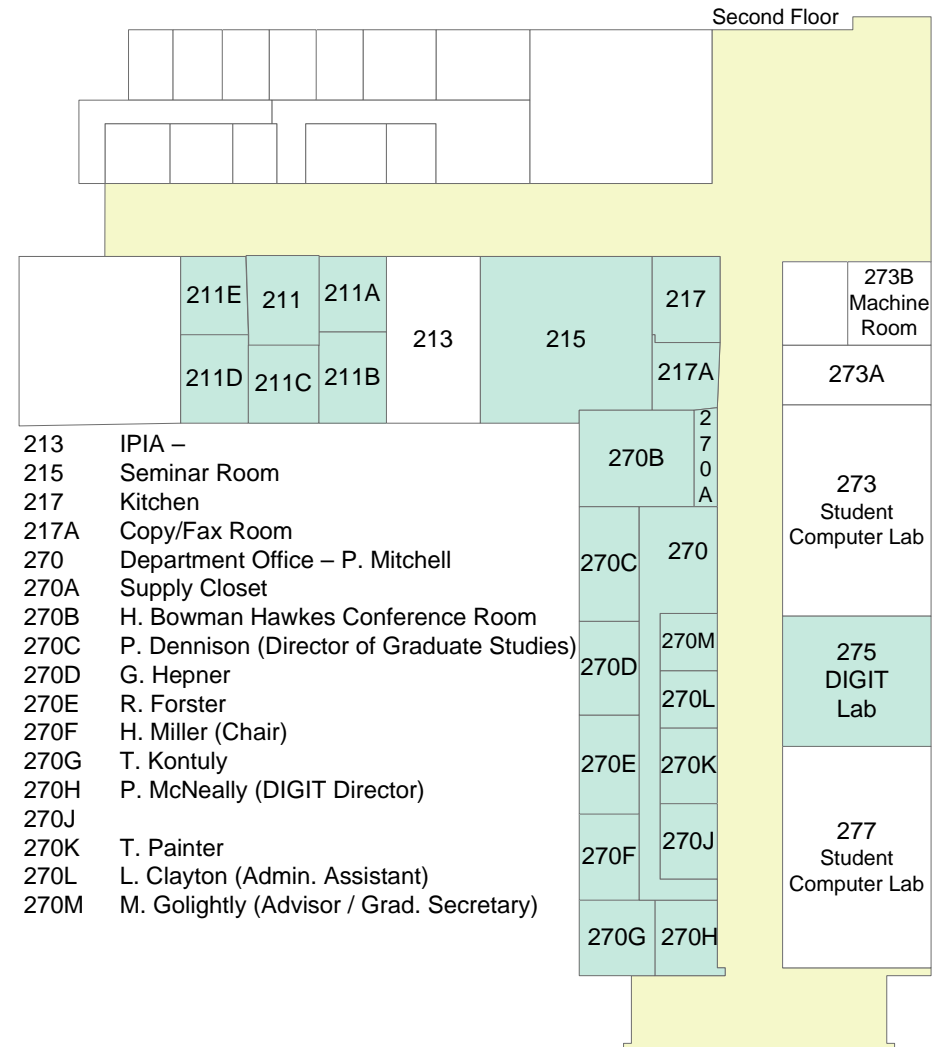

213 IPIA –
215 Seminar Room
217 Kitchen
217A Copy/Fax Room
270 Department Office – P. Mitchell
270A Supply Closet
270B H. Bowman Hawkes Conference Room
270C P. Dennison (Director of Graduate Studies)
270D G. Hepner
270E R. Forster
270F H. Miller (Chair)
270G T. Kontuly
270H P. McNeally (DIGIT Director)
270J T. Painter
270K L. Clayton (Admin. Assistant)
270M M. Golightly (Advisor / Grad. Secretary)